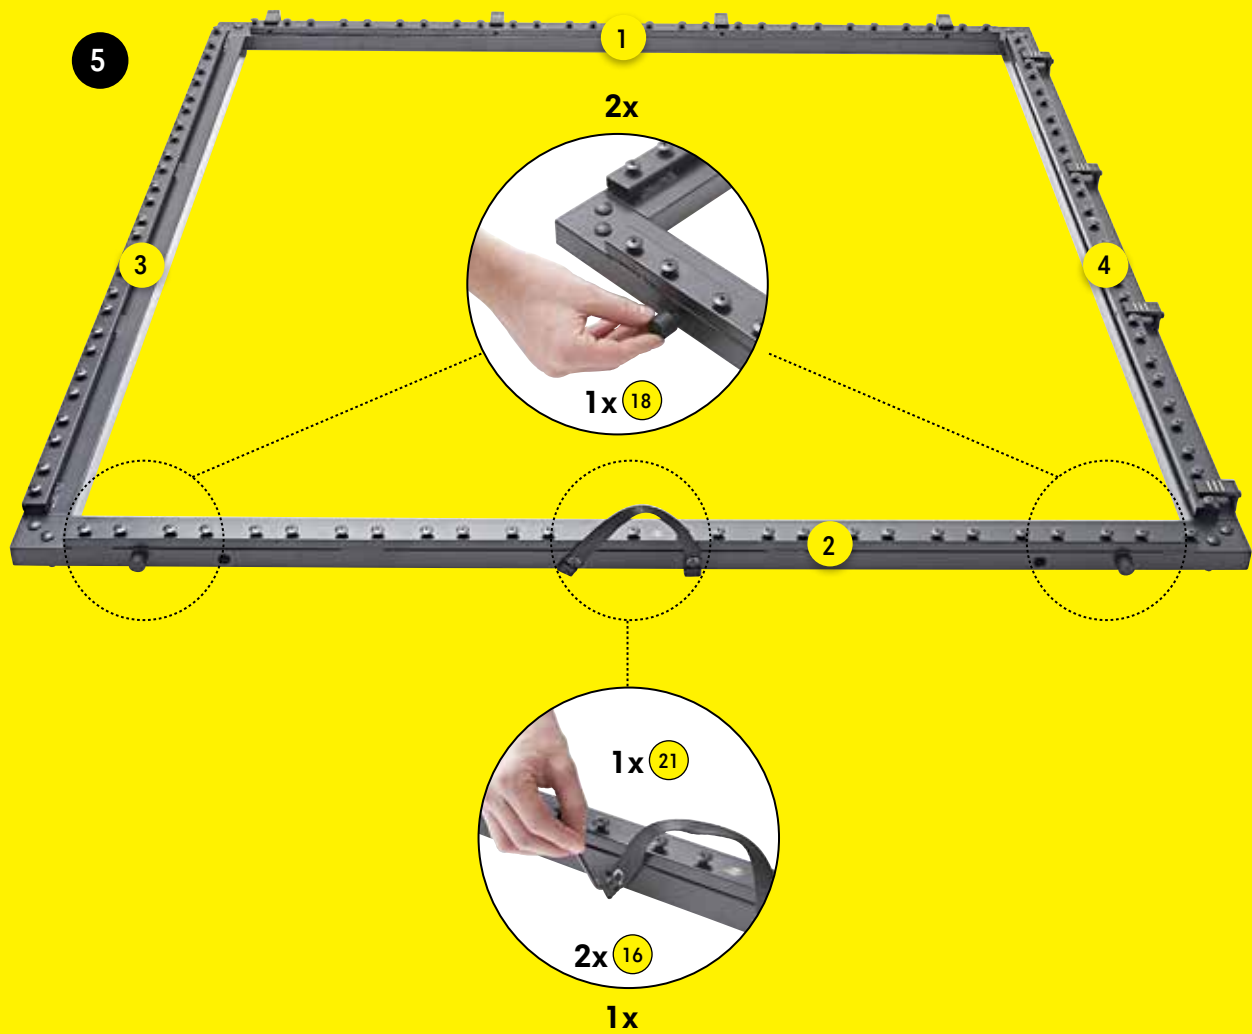

FRONT FRAME

USE	USE	USE
1x 21	2x 16	2x 18