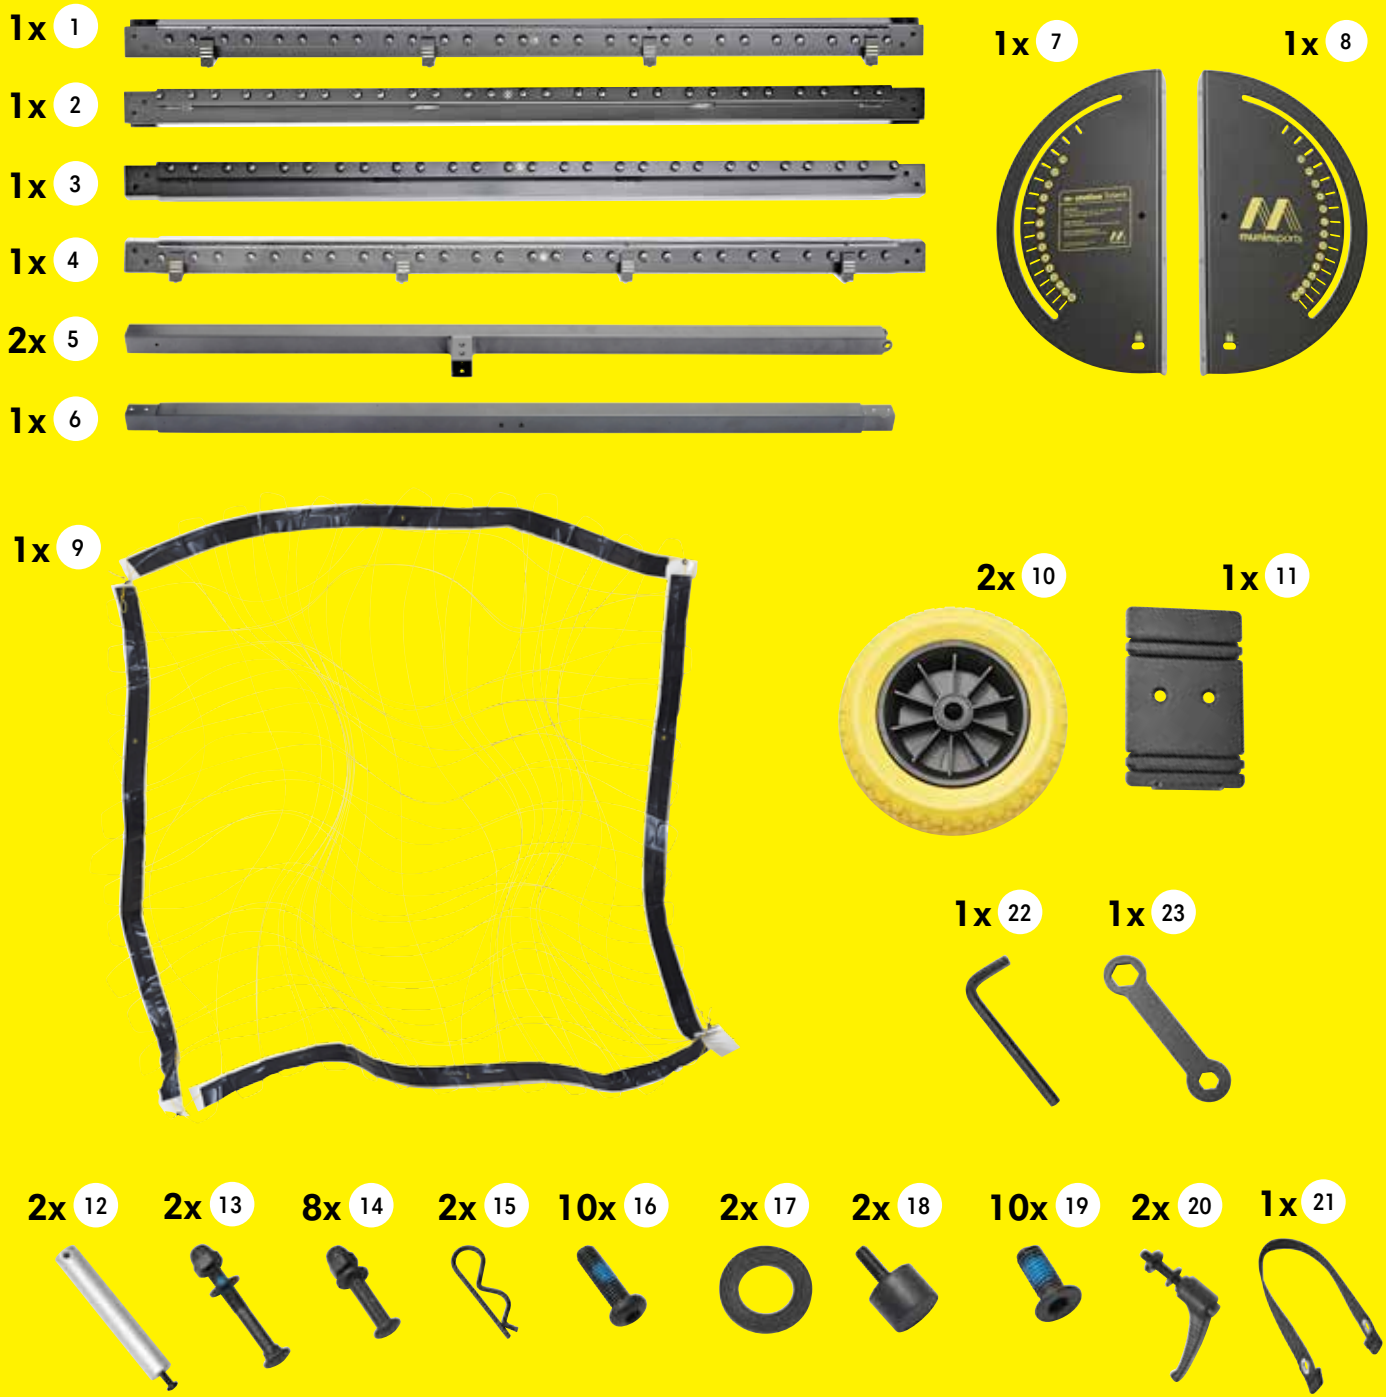

PARTS & TOOLS

1) Make sure that all of the parts are included in the package before you start assembling the m-station Talent. Please, be aware that the color of the parts may differ from the color of the depicted parts in the manual.
2) If any of the parts are missing or damaged please contact us at service@muninsports.com. If any of the parts are damaged please attach a photo in the e-mail.
3) You need a rubber mallet/hammer (not included). Do not use a regular hammer or pliers.